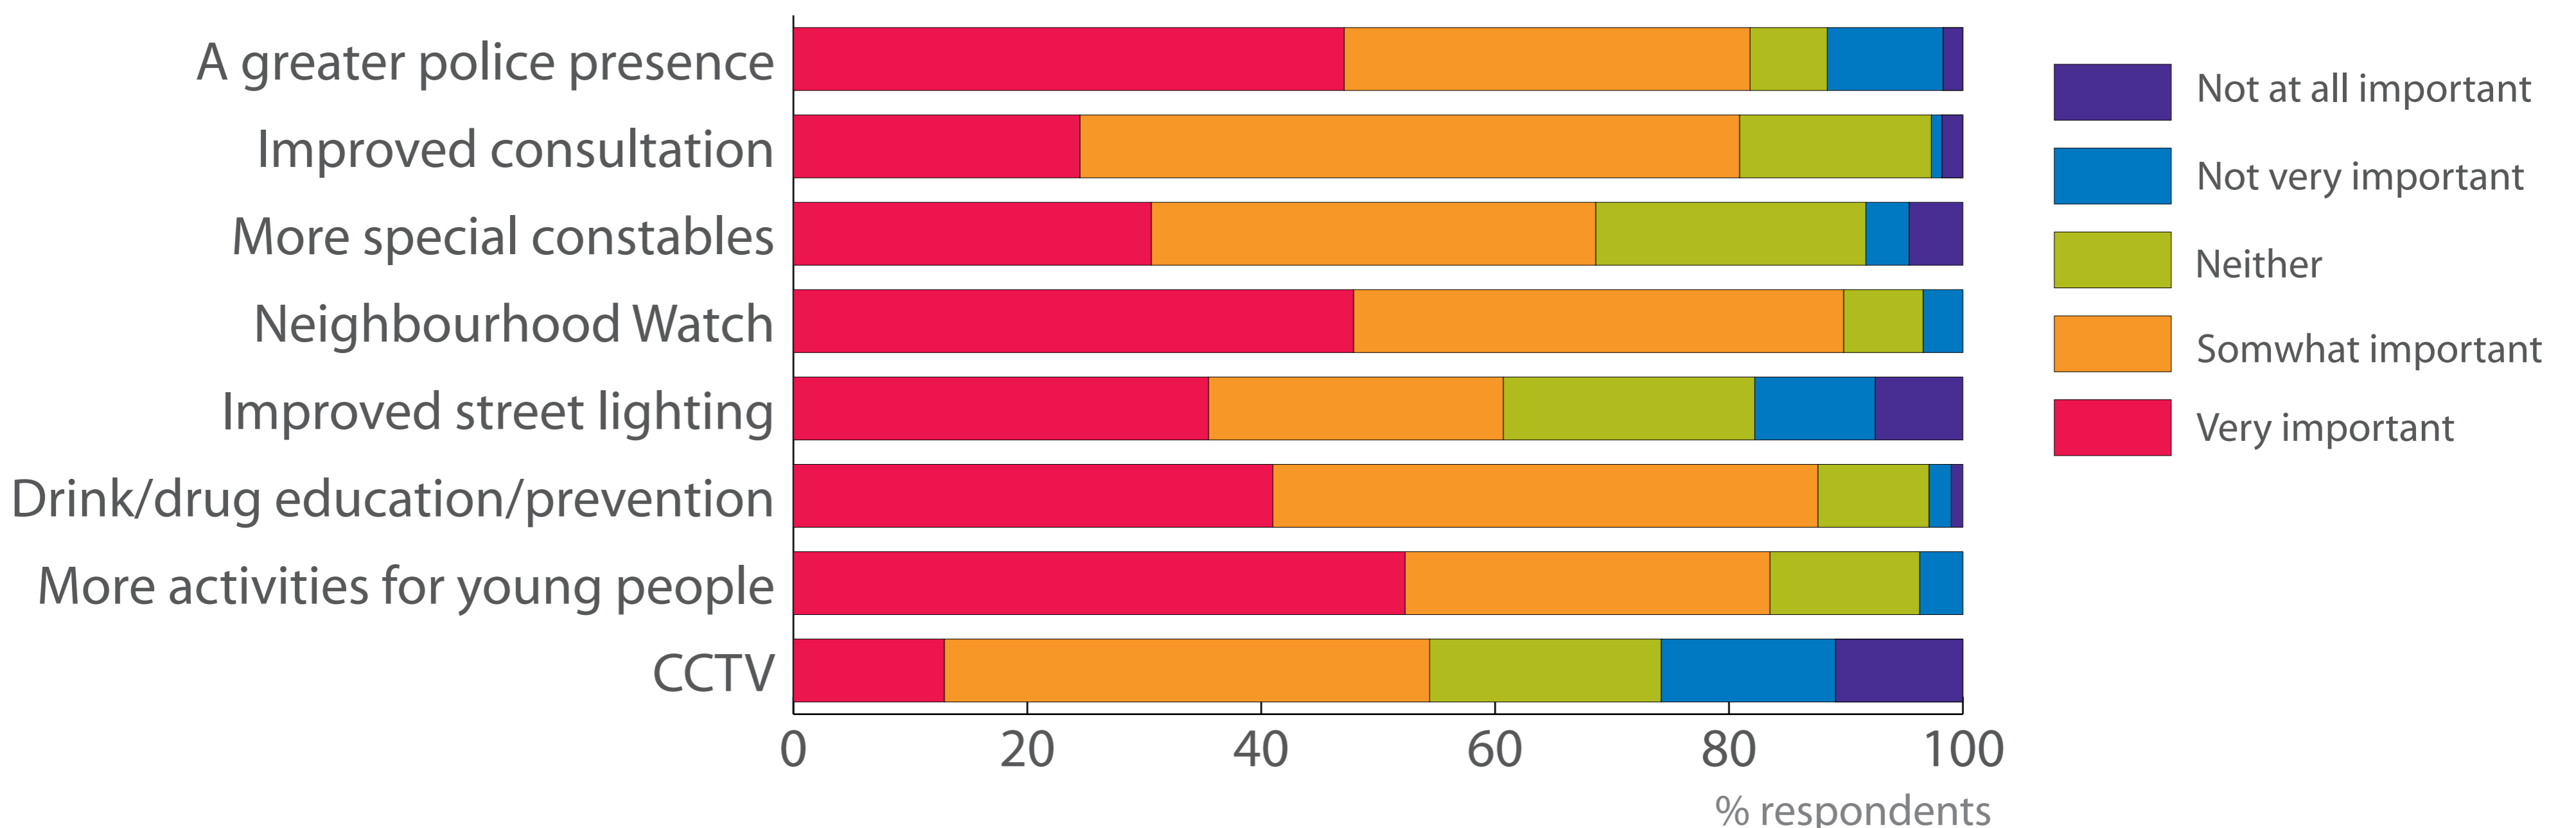

How much do crimes and antisocial behaviours concern residents?

% concerned residents

Speeding tops the list of concerns, but not by much. It seems over 80% of residents have genuine concerns about burglary and vandalism and yet Mole Valley has the lowest crime rate in Surrey.

% unconcerned residents

How important are the following measures?

Neighbourhood Watch is an important element in addressing crime, however more visible policing and facilities for young people are wanted.