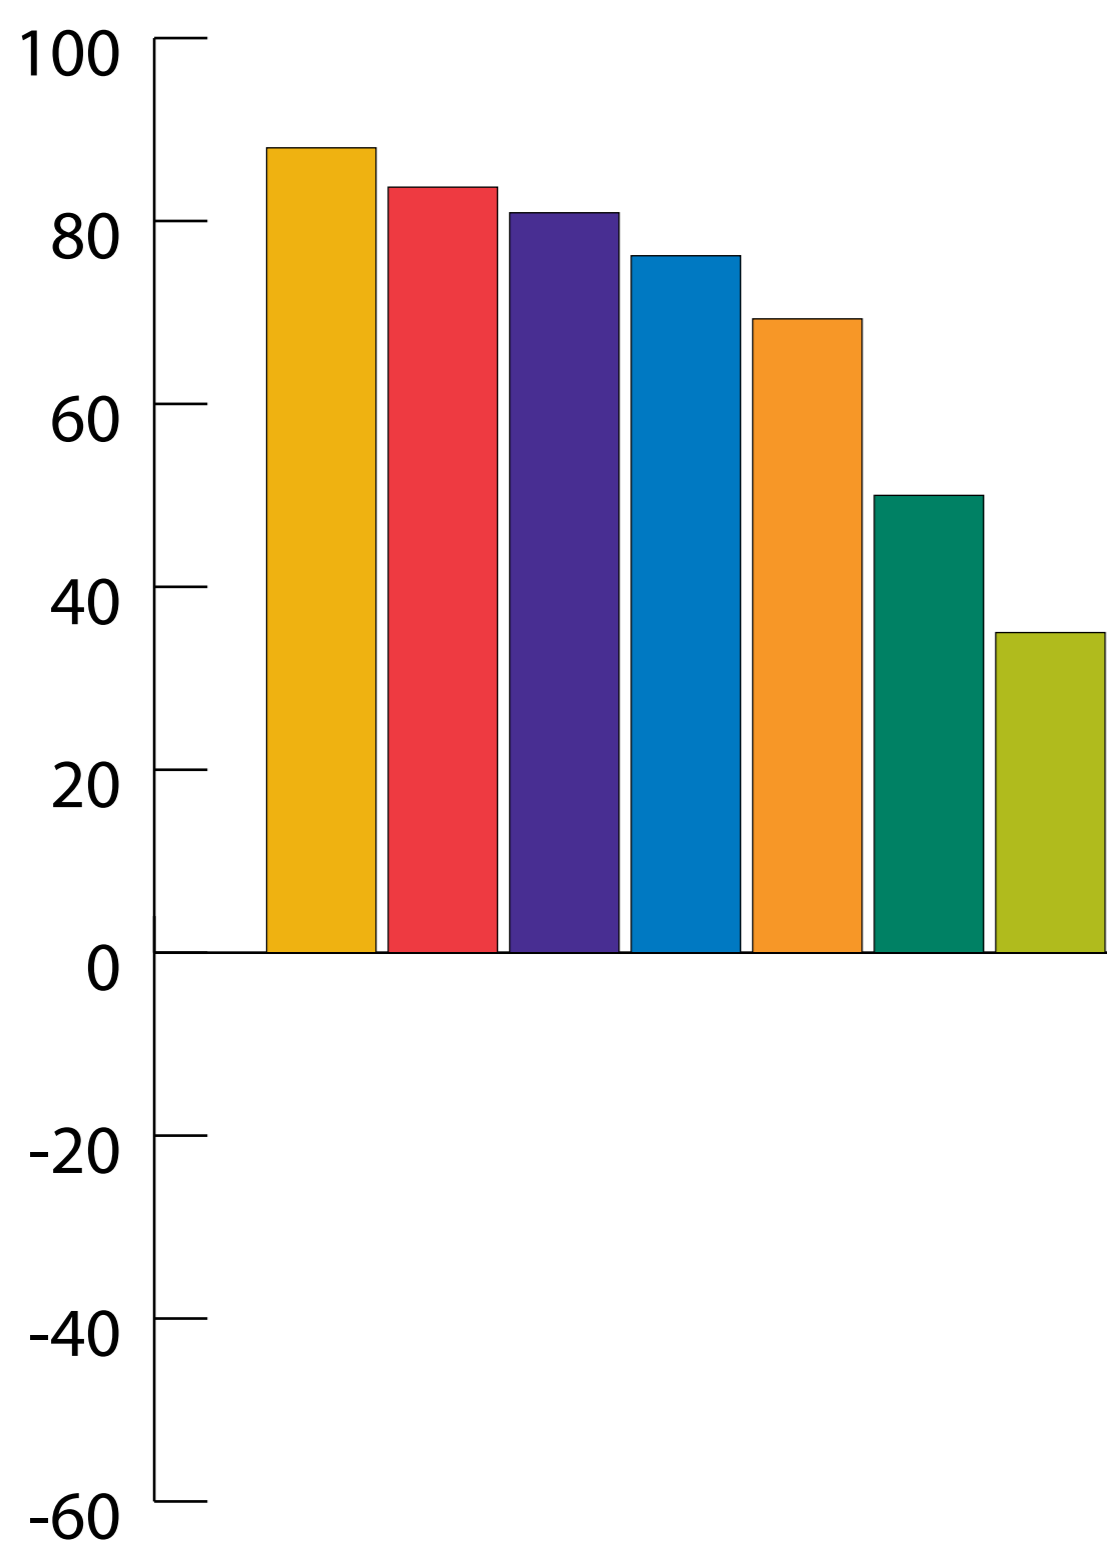

Emergency & Other Services

How do residents regard police coverage of Brockham Parish?

Just over half of us feel that police coverage is fair, while over a third think coverage is poor. Room for further community reassurance from Surrey Police perhaps?

How much do crimes and antisocial behaviours concern residents?

% concerned residents

Speeding tops the list of concerns, but not by much. It seems over 80% of residents have genuine concerns about burglary and vandalism and yet Mole Valley has the lowest crime rate in Surrey.

% unconcerned residents

How important are the following measures?

Neighbourhood Watch is an important element in addressing crime, however more visible policing and facilities for young people are wanted.

The analysis presented is a snapshot of approximately 15% of the data collected from the 'Your Views, Your Future' questionnaire circulated to 1,183 households in June 2006 in Brockham Parish. The full Parish Plan report will be available by October 2006