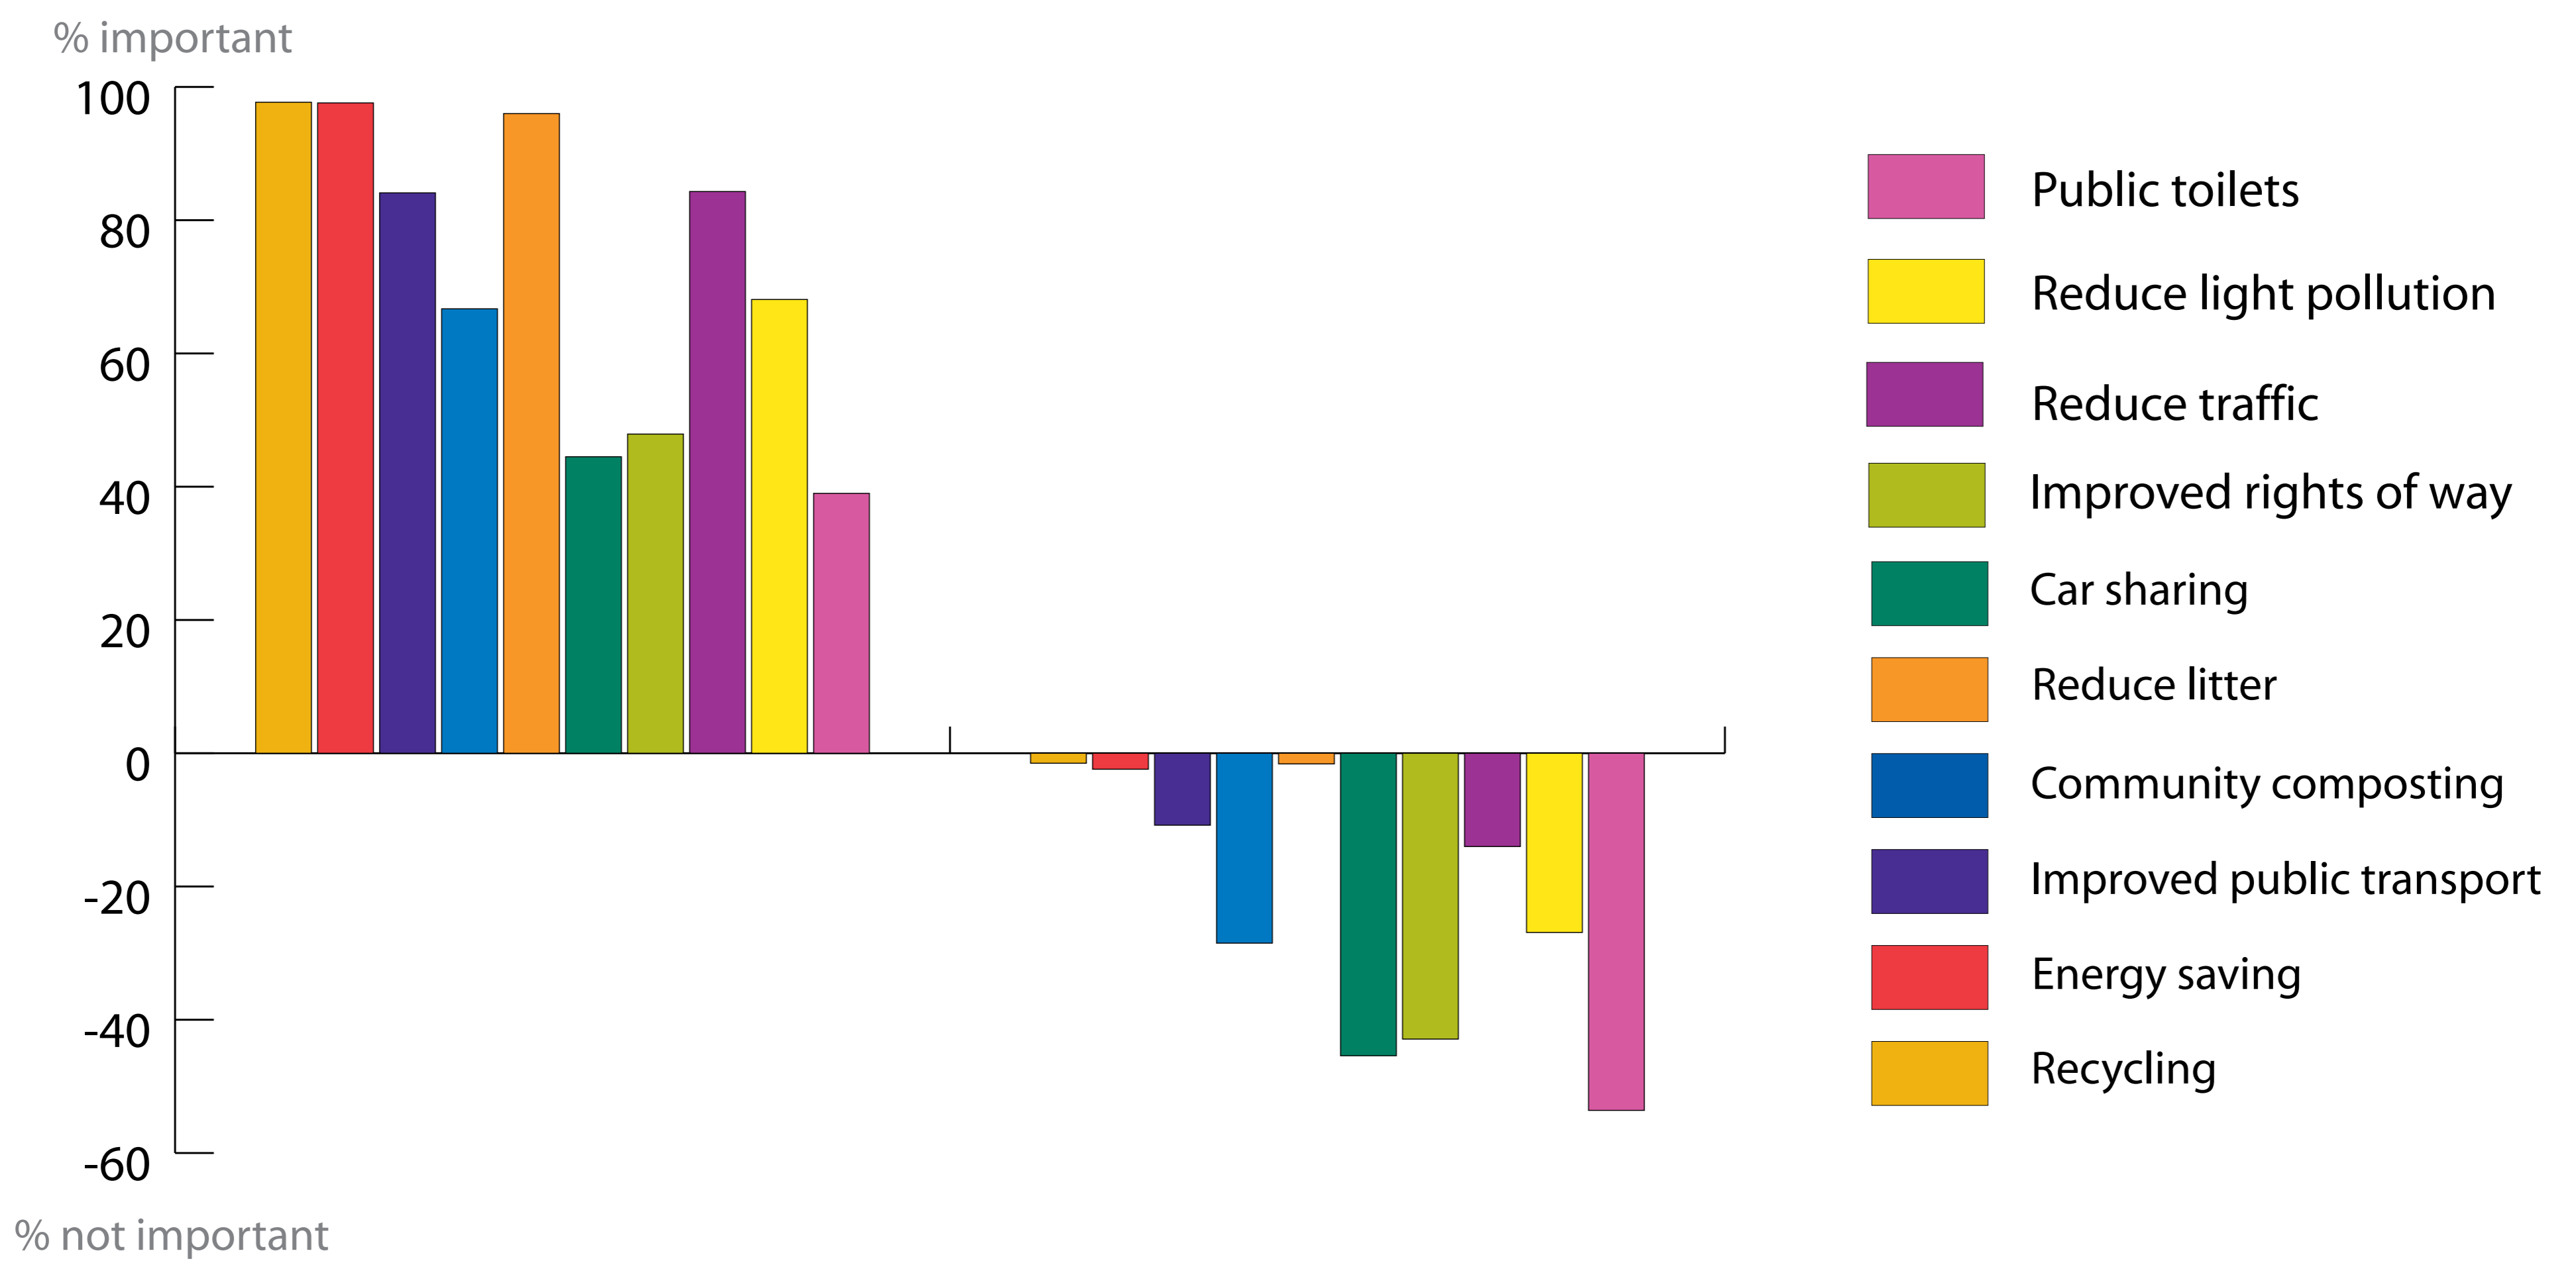

Environment

How important are efforts to enhance and protect the environment?

Residents in the Parish seem pretty 'green' in their outlook with recycling, energy saving and reducing litter as their top priorities. But when it comes to practicalities there are some conflicts for example, even if public transport were improved over 50% of residents wouldn't use it.

How do residents feel about efforts to protect the environment?

Limiting access to the countryside is not a solution for residents, but there is a desire for habitats and wildlife to be preserved. Self responsibility seems to be the underlying theme using information boards to educate.